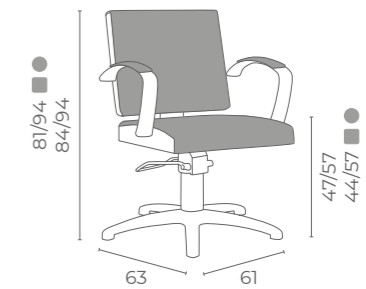

POMPA CON FRENO
PUMP WITH BRAKE

	LR/C854 €479
	LR/C854/R €549
	LR/C854/S €549

POMPA CON FRENO
E BASE NERA
PUMP WITH BRAKE
AND BLACK BASE

	LR/C854N €499
	LR/C854/RN €569
	LR/C854/SN €569