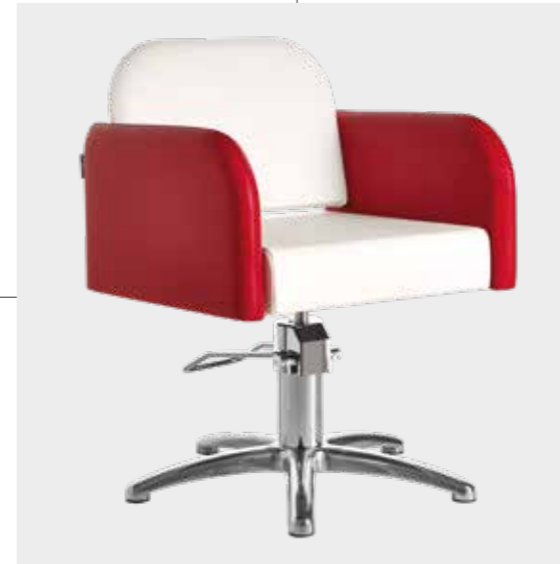

LR/C304

€399