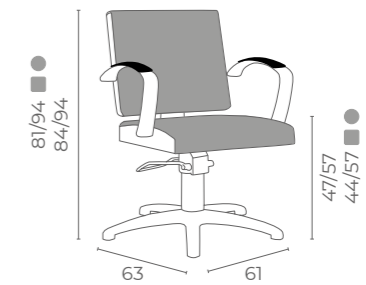

POMPA CON FRENO
PUMP WITH BRAKE

★	LR/C804 €449
R	LR/C804/R €519
S	LR/C804/S €519

POMPA CON FRENO
E BASE NERA
PUMP WITH BRAKE
AND BLACK BASE

★	LR/C804N €469
RN	LR/C804/RN €539
SN	LR/C804/SN €539