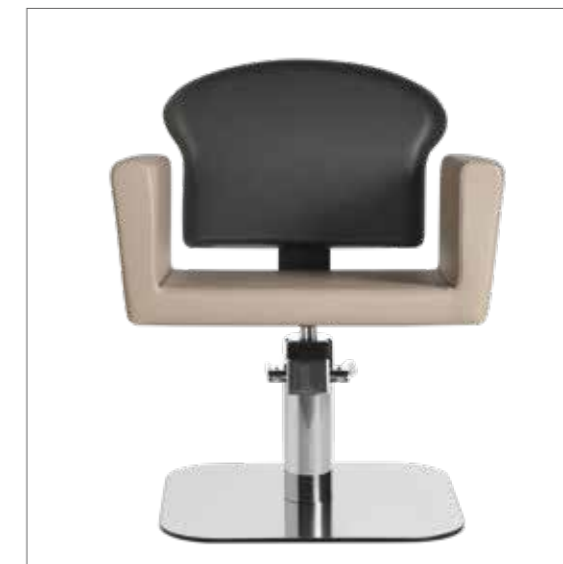

# GIULIETTA

COLORI IN FOTO:  
COLOURS IN PHOTO:  
ESPRESSO 64  
TEA 62

LR/C204

€399

POMPA CON FRENO  
PUMP WITH BRAKE

★	LR/C204 €399
R	LR/C204/R €469
S	LR/C204/S €469

POMPA CON FRENO  
E BASE NERA  
PUMP WITH BRAKE  
AND BLACK BASE