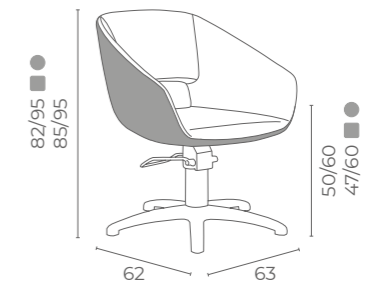

POMPA CON FRENO
PUMP WITH BRAKE

	LR/C904 €549
	LR/C904/R €619
	LR/C904/S €619

POMPA CON FRENO
E BASE NERA
PUMP WITH BRAKE
AND BLACK BASE

	LR/C904N €569
	LR/C904/RN €639
	LR/C904/SN €639