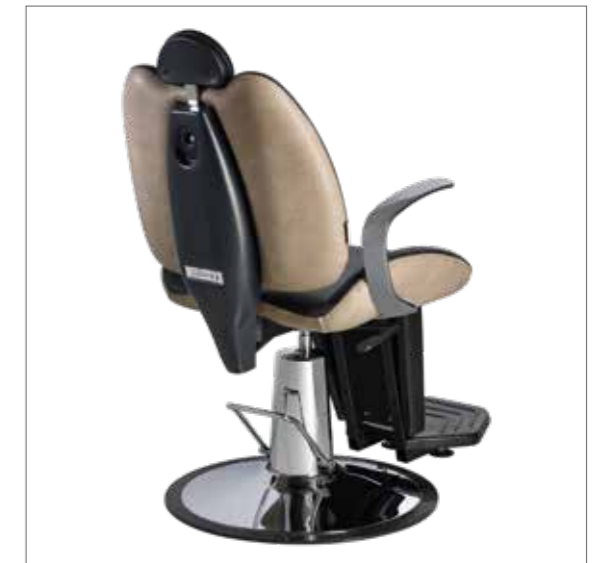

# FIGARO

COLORI IN FOTO:  
COLOURS IN PHOTO:  
VINTAGE ASH G4  
VINTAGE BLACK G1

LR/BC650

€1.099

COLORI / COLOURS A ■ B □  
DISPONIBILE IN 42 COLORI / AVAILABLE IN 42 COLOURS