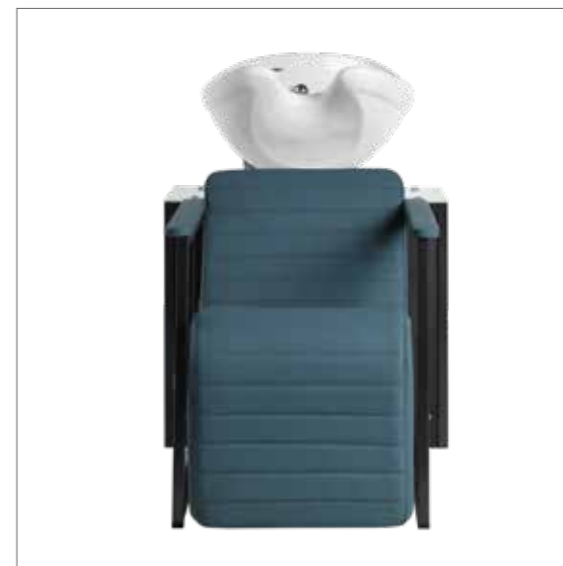

ACC/510-P

€95

	LR/W081/B €1.999	LR/W082/B €1.799
	LR/W081/N €2.099	LR/W082/N €1.899

DISPONIBILE IN 42 COLORI / AVAILABLE IN 42 COLOURS