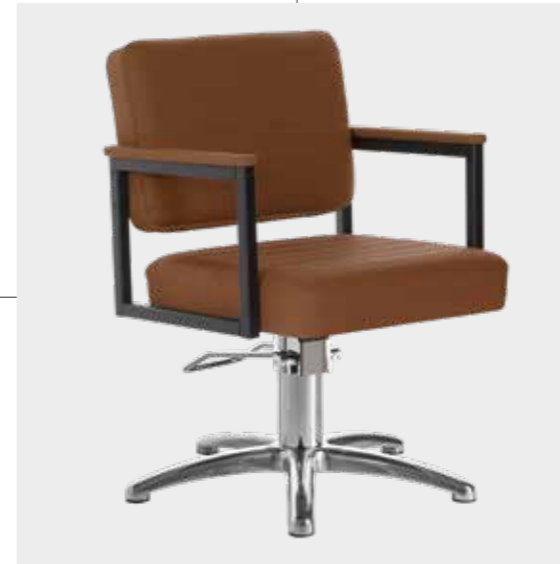

# ANDREA

COLORI IN FOTO:  
COLOURS IN PHOTO:  
PEACOCK BLUE N3  
COGNAC N5

LR/C154

**€499**

POMPA CON FRENO  
PUMP WITH BRAKE

	<b>LR/C154</b> <b>€499</b>
	<b>LR/C154/R</b> <b>€569</b>
	<b>LR/C154/S</b> <b>€569</b>