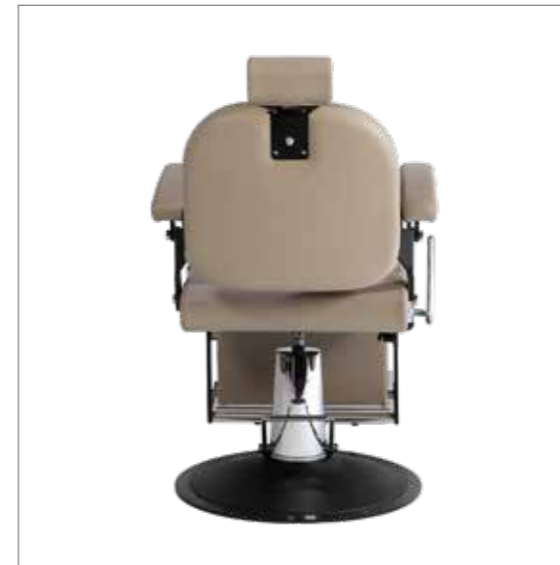

# FIGARO

COLORI IN FOTO:  
COLOURS IN PHOTO:  
VINTAGE ASH G4  
VINTAGE BLACK G1

LR/BC650

€1.099

COLORI / COLOURS A ■ B □  
DISPONIBILE IN 42 COLORI / AVAILABLE IN 42 COLOURS

# LEVANTE

COLORE IN FOTO:  
COLOUR IN PHOTO:  
TEA 62

LR/BC750

€1.999

LR/BC755

€2.199

DISPONIBILE IN 42 COLORI / AVAILABLE IN 42 COLOURS