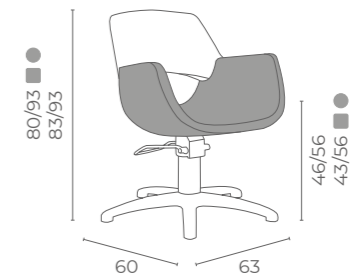

POMPA CON FRENO
PUMP WITH BRAKE

★	LR/C504 €549
R	LR/C504/R €619
S	LR/C504/S €619

POMPA CON FRENO
E BASE NERA
PUMP WITH BRAKE
AND BLACK BASE

★	LR/C504N €569
RN	LR/C504/RN €639
SN	LR/C504/SN €639