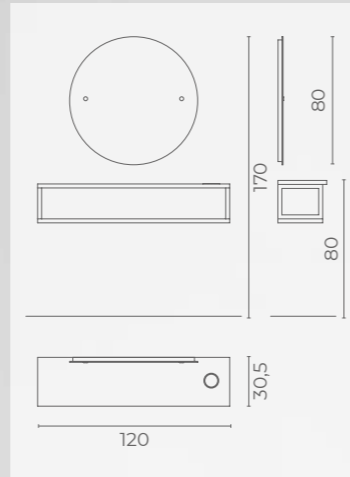

GIOVE

LR/M110

€499

DISPONIBILE CON LED
AVAILABLE WITH LED
LR/AC110
€89

RIPIANI DISPONIBILI NEI MATERIALI:
SHELVES AVAILABLE IN THE MATERIALS: