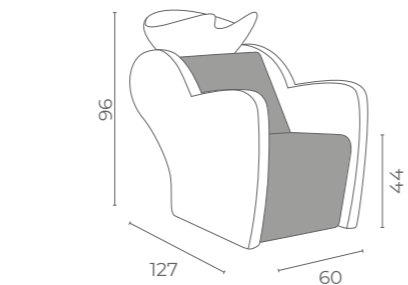

LR/W025/B €1.799	LR/W020/B €1.199
	LR/W025/N €1.899	LR/W020/N €1.299

COLORI / COLOURS A ■ B □
DISPONIBILE IN 42 COLORI / AVAILABLE IN 42 COLOURS

	LR/W092/B €1.199
	LR/W092/N €1.299