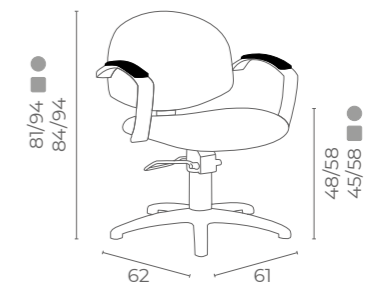

POMPA CON FRENO
PUMP WITH BRAKE

★	LR/C254 €399
R	LR/C254/R €469
S	LR/C254/S €469

POMPA CON FRENO
E BASE NERA
PUMP WITH BRAKE
AND BLACK BASE

★	LR/C254N €419
RN	LR/C254/RN €489
SN	LR/C254/SN €489