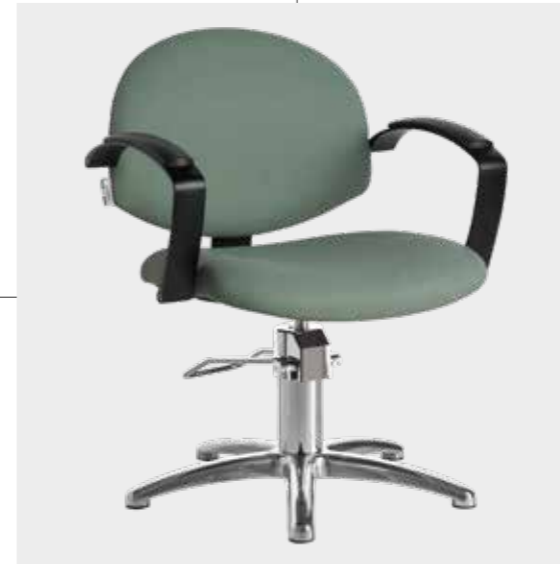

# TINA

COLORI IN FOTO:  
COLOURS IN PHOTO:  
MULBERRY N4  
SAGE GREEN N6

LR/C254

**€399**

POMPA CON FRENO  
PUMP WITH BRAKE

★	LR/C254 <b>€399</b>
R	LR/C254/R <b>€469</b>
S	LR/C254/S <b>€469</b>

POMPA CON FRENO  
E BASE NERA  
PUMP WITH BRAKE  
AND BLACK BASE