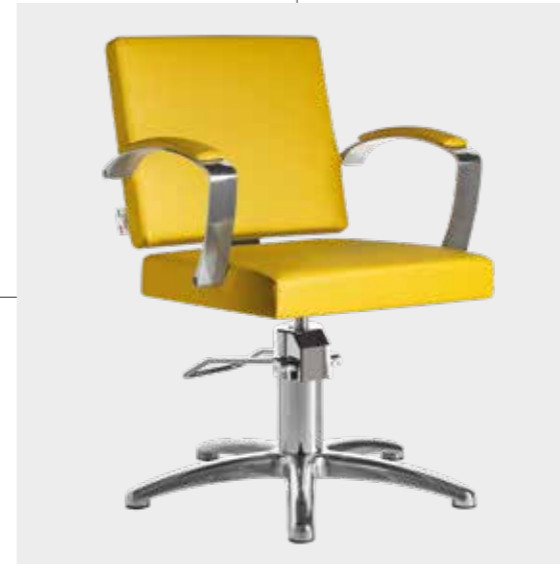

# DIVA+

COLORI IN FOTO:  
COLOURS IN PHOTO:  
HONEY L1  
DARK GREY G6

LR/C854

**€479**

POMPA CON FRENO  
PUMP WITH BRAKE

	<b>LR/C854</b> <b>€479</b>
	<b>LR/C854/R</b> <b>€549</b>
	<b>LR/C854/S</b> <b>€549</b>