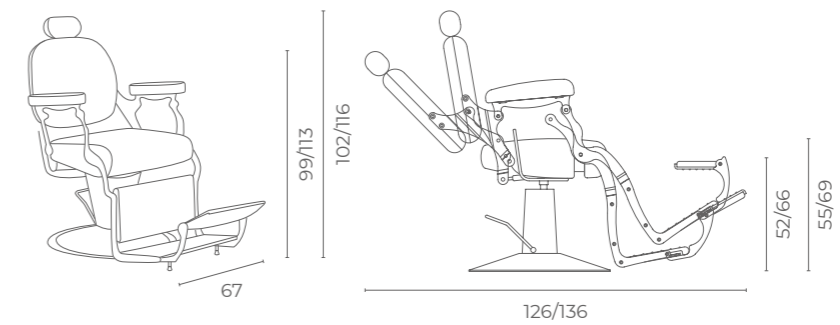

# LEVANTE

COLORE IN FOTO:  
COLOUR IN PHOTO:  
TEA 62

LR/BC750

€1.999

LR/BC755

€2.199

DISPONIBILE IN 42 COLORI / AVAILABLE IN 42 COLOURS