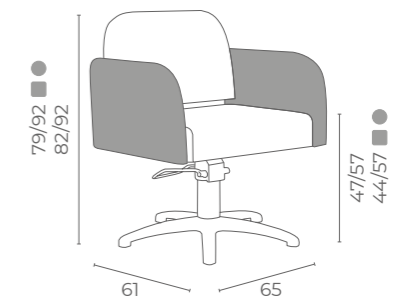

POMPA CON FRENO
PUMP WITH BRAKE

	LR/C304 €399
	LR/C304/R €469
	LR/C304/S €469

POMPA CON FRENO
E BASE NERA
PUMP WITH BRAKE
AND BLACK BASE

	LR/C304N €419
	LR/C304/RN €489
	LR/C304/SN €489