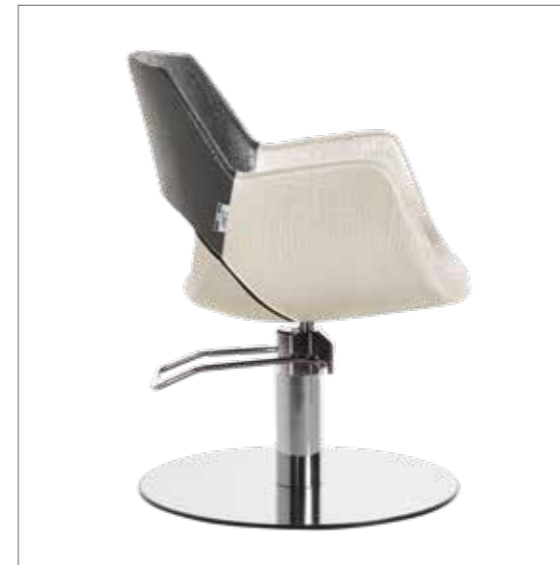

LR/C504

€549