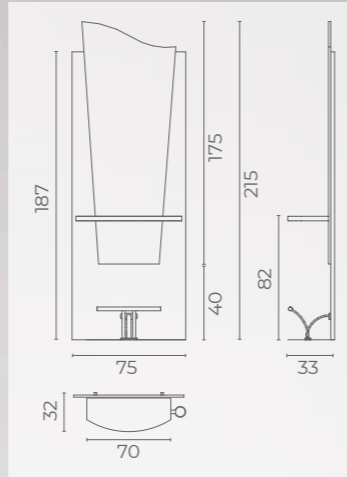

VENEZIA

LR/M080-D

€499

DISPONIBILE CON LED
AVAILABLE WITH LED
LR/AC040
€99