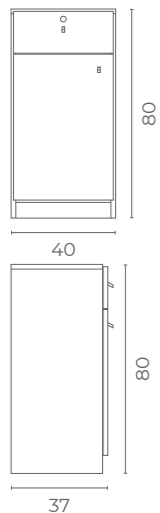

CARPI

LR/MC010
LR/MC015
€279

LR/MC010

LR/MC015

TENGO

LR/MC020
LR/MC030
€169