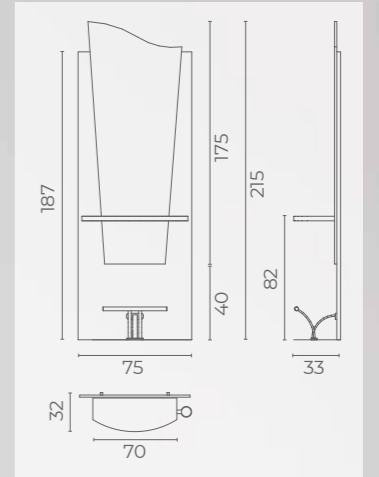

VENEZIA

LR/M070-B

€499

DISPONIBILE CON LED
AVAILABLE WITH LED
LR/AC040
€99