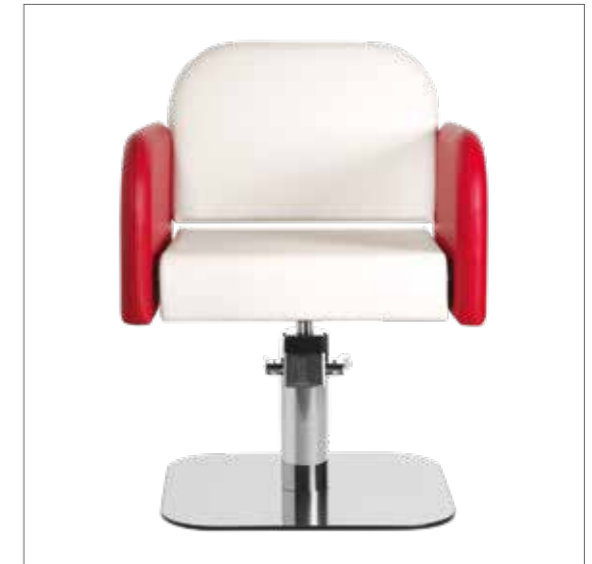

# OPERA

COLORI IN FOTO:  
COLOURS IN PHOTO:  
CHERRY E8  
MILK G1

LR/C304

**€399**

POMPA CON FRENO  
PUMP WITH BRAKE

	<b>LR/C304</b> <b>€399</b>
	<b>LR/C304/R</b> <b>€469</b>
	<b>LR/C304/S</b> <b>€469</b>

POMPA CON FRENO  
E BASE NERA  
PUMP WITH BRAKE  
AND BLACK BASE