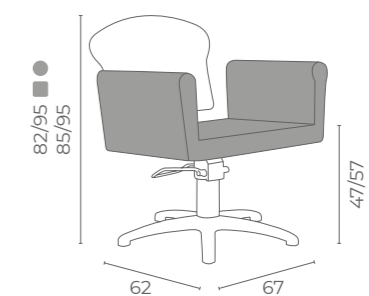

POMPA CON FRENO
PUMP WITH BRAKE

★	LR/C204 €399
R	LR/C204/R €469
S	LR/C204/S €469

POMPA CON FRENO
E BASE NERA
PUMP WITH BRAKE
AND BLACK BASE

★	LR/C204N €419
RN	LR/C204/RN €489
SN	LR/C204/SN €489