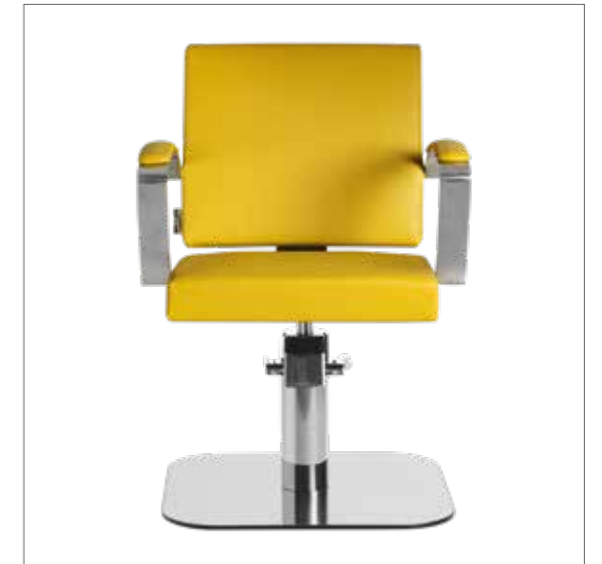

# DIVA+

COLORI IN FOTO:  
COLOURS IN PHOTO:  
HONEY L1  
DARK GREY G6

LR/C854

**€479**

POMPA CON FRENO  
PUMP WITH BRAKE

	<b>LR/C854</b> <b>€479</b>
	<b>LR/C854/R</b> <b>€549</b>
	<b>LR/C854/S</b> <b>€549</b>