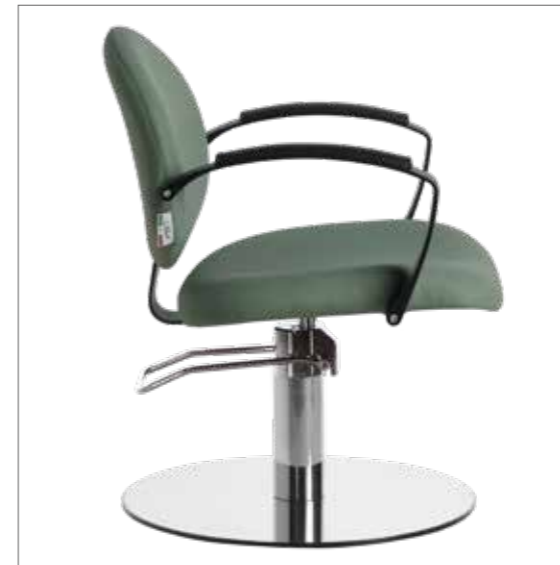

# TINA

COLORI IN FOTO:  
COLOURS IN PHOTO:  
MULBERRY N4  
SAGE GREEN N6

LR/C254

**€399**

POMPA CON FRENO  
PUMP WITH BRAKE

★	LR/C254 <b>€399</b>
R	LR/C254/R <b>€469</b>
S	LR/C254/S <b>€469</b>

POMPA CON FRENO  
E BASE NERA  
PUMP WITH BRAKE  
AND BLACK BASE