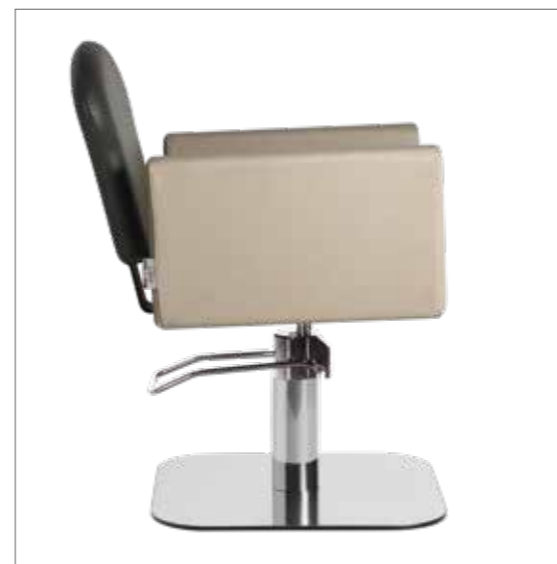

# GIULIETTA

COLORI IN FOTO:  
COLOURS IN PHOTO:  
ESPRESSO 64  
TEA 62

LR/C204

€399

POMPA CON FRENO  
PUMP WITH BRAKE

★	LR/C204 €399
R	LR/C204/R €469
S	LR/C204/S €469

POMPA CON FRENO  
E BASE NERA  
PUMP WITH BRAKE  
AND BLACK BASE