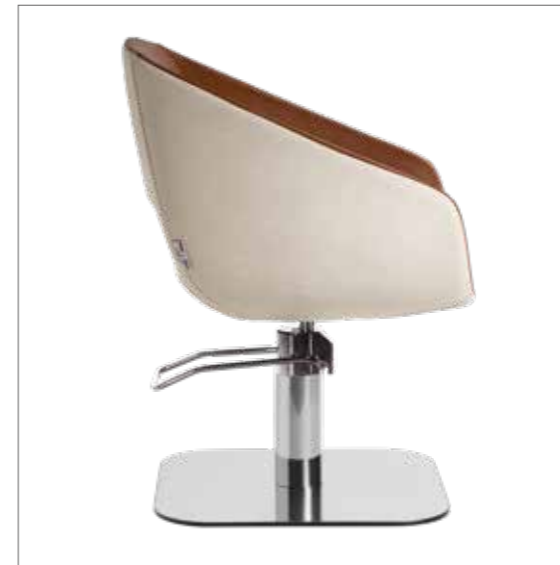

LR/C904

€549