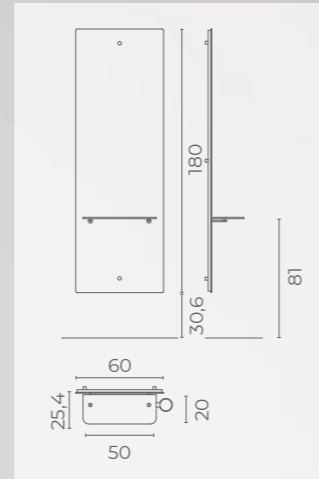

MOTIVO

LR/M060-A

€599