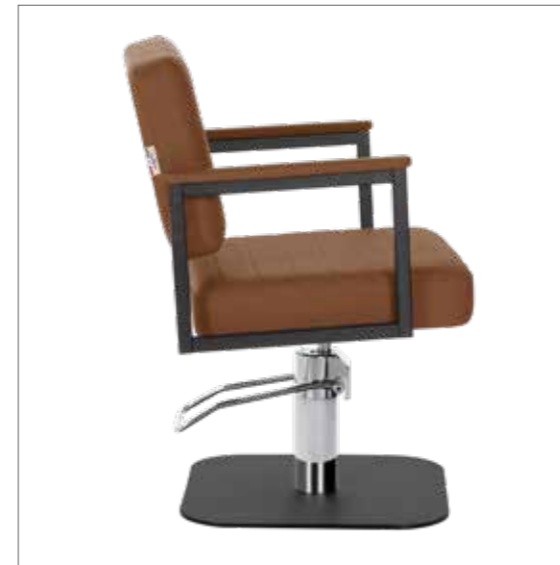

# ANDREA

COLORI IN FOTO:  
COLOURS IN PHOTO:  
PEACOCK BLUE N3  
COGNAC N5

LR/C154

**€499**

POMPA CON FRENO  
PUMP WITH BRAKE

	<b>LR/C154</b> <b>€499</b>
	<b>LR/C154/R</b> <b>€569</b>
	<b>LR/C154/S</b> <b>€569</b>