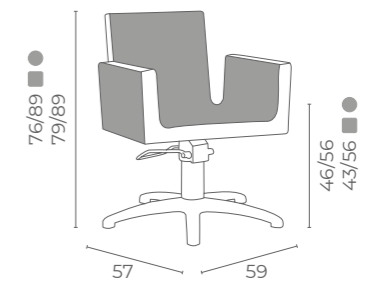

POMPA CON FRENO
PUMP WITH BRAKE

	LR/C404 €549
	LR/C404/R €619
	LR/C404/S €619

POMPA CON FRENO
E BASE NERA
PUMP WITH BRAKE
AND BLACK BASE

	LR/C404N €569
	LR/C404/RN €639
	LR/C404/SN €639