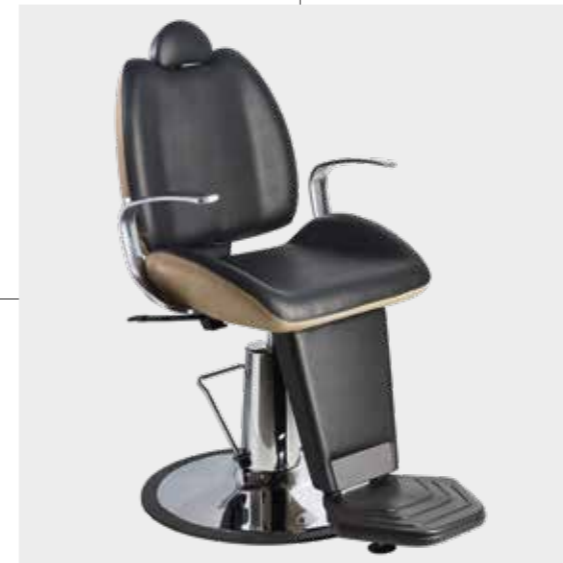

# FIGARO

COLORI IN FOTO:  
COLOURS IN PHOTO:  
VINTAGE ASH G4  
VINTAGE BLACK G1

LR/BC650

€1.099

COLORI / COLOURS A ■ B □  
DISPONIBILE IN 42 COLORI / AVAILABLE IN 42 COLOURS