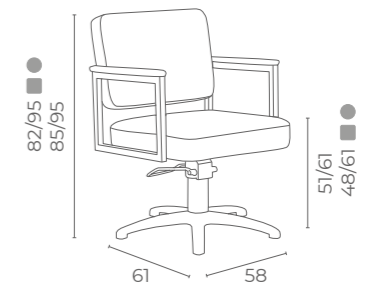

POMPA CON FRENO
PUMP WITH BRAKE

	LR/C154 €499
	LR/C154/R €569
	LR/C154/S €569

POMPA CON FRENO
E BASE NERA
PUMP WITH BRAKE
AND BLACK BASE

	LR/C154N €519
	LR/C154/RN €589
	LR/C154/SN €589