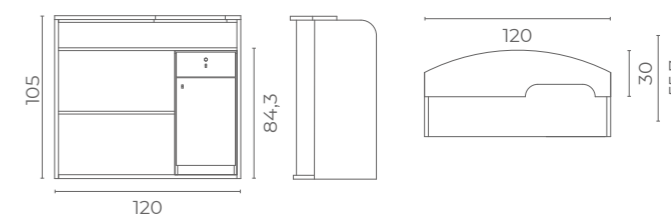

AIDA

COLORE IN FOTO:
COLOUR IN PHOTO:
VINTAGE TAN G2

PANELLO TAPEZZATO
DISPONIBILE IN 42 COLORI
UPHOLSTERED PANEL
AVAILABLE IN 42 COLOURS

L 60 x W 30 CM

CON PANNELLO E LED
WITH PANEL AND LED

CON PANNELLO
WITH PANEL

VERONA

LR/RD040
€1.149

COLORE IN FOTO:
COLOUR IN PHOTO:
VINTAGE ASH G4

FRONTALE
TAPEZZATO
DISPONIBILE
IN 42 COLORI
UPHOLSTERED
FRONT AVAILABLE
IN 42 COLOURS

ARENA

LR/RD030
€899

COLORE IN FOTO:
COLOUR IN PHOTO:
VINTAGE WHITE G3

FRONTALE
TAPEZZATO
DISPONIBILE
IN 42 COLORI
UPHOLSTERED
FRONT AVAILABLE
IN 42 COLOURS

SCALA

LR/RC020
€419

COLORI IN FOTO:
COLOURS IN PHOTO:
MARINE L2
MILK G1

COLORI / COLOURS A ■ B □
DISPONIBILE IN 42 COLORI / AVAILABLE IN 42 COLOURS