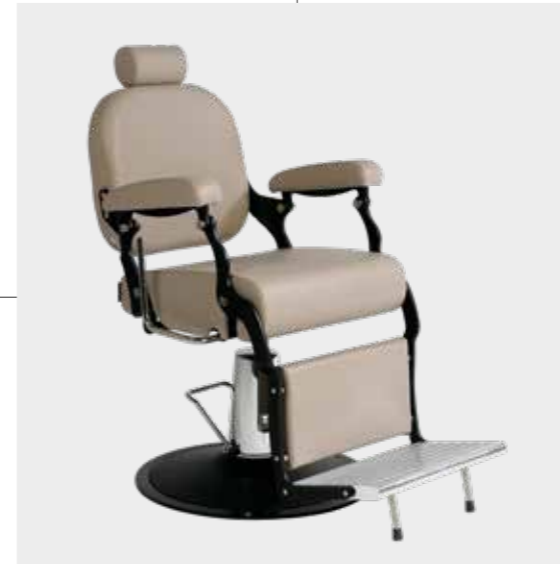

LR/BC750

€1.999