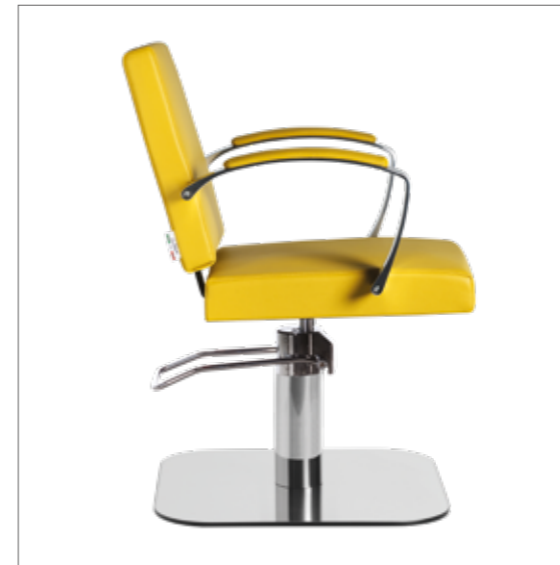

# DIVA+

COLORI IN FOTO:  
COLOURS IN PHOTO:  
HONEY L1  
DARK GREY G6

LR/C854

**€479**

POMPA CON FRENO  
PUMP WITH BRAKE

	<b>LR/C854</b> <b>€479</b>
	<b>LR/C854/R</b> <b>€549</b>
	<b>LR/C854/S</b> <b>€549</b>