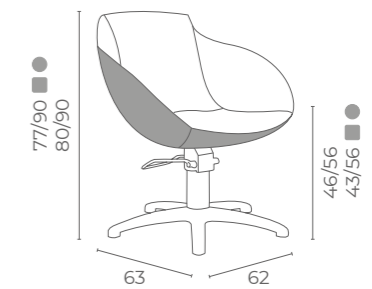

POMPA CON FRENO
PUMP WITH BRAKE

	LR/C704 €549
	LR/C704/R €619
	LR/C704/S €619

POMPA CON FRENO
E BASE NERA
PUMP WITH BRAKE
AND BLACK BASE

	LR/C704N €569
	LR/C704/RN €639
	LR/C704/SN €639