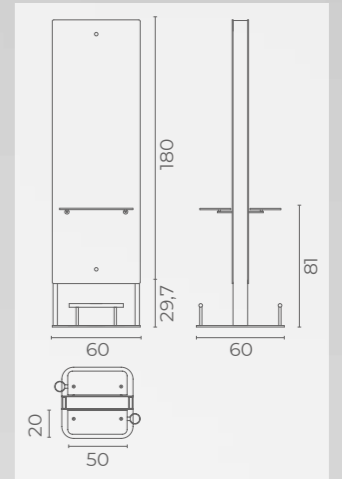

MOTIVO

LR/M062-A

€1.299