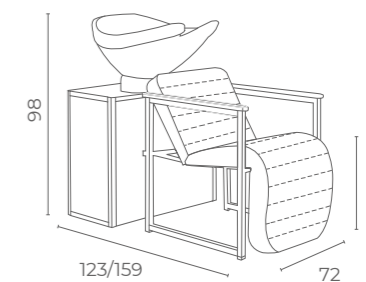

# ALBA

COLORE IN FOTO:  
COLOUR IN PHOTO:  
PEACOCK BLUE N3

LR/W081/B

**€1.999**

ACC/510-P

**€95**

	LR/W081/B <b>€1.999</b>	LR/W082/B <b>€1.799</b>
	LR/W081/N <b>€2.099</b>	LR/W082/N <b>€1.899</b>

DISPONIBILE IN 42 COLORI / AVAILABLE IN 42 COLOURS